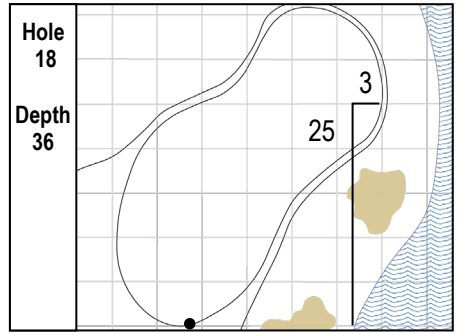

82nd KitchenAid Senior PGA Championship  
 Harbor Shores • Benton Harbor, Michigan  
 Sunday, May 29, 2022 • Final Round

Gridlines are shown at 5 Yard Increments