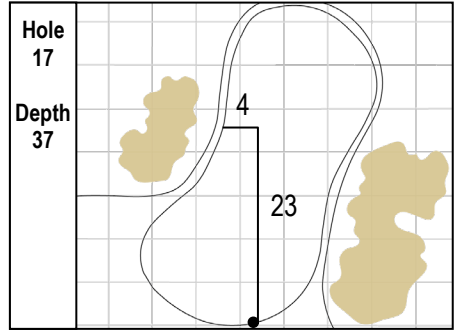

82nd KitchenAid Senior PGA Championship  
 Harbor Shores • Benton Harbor, Michigan  
 Sunday, May 29, 2022 • Final Round

Gridlines are shown at 5 Yard Increments