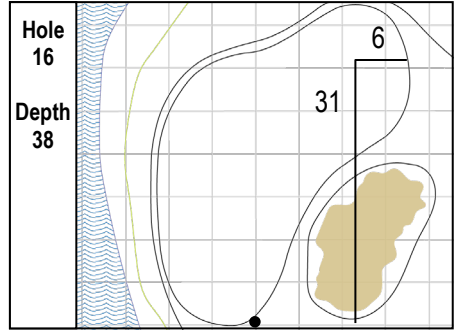

82nd KitchenAid Senior PGA Championship  
 Harbor Shores • Benton Harbor, Michigan  
 Sunday, May 29, 2022 • Final Round

Gridlines are shown at 5 Yard Increments