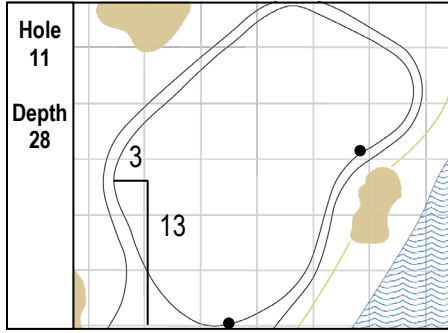

82nd KitchenAid Senior PGA Championship  
 Harbor Shores • Benton Harbor, Michigan  
 Sunday, May 29, 2022 • Final Round

Gridlines are shown at 5 Yard Increments