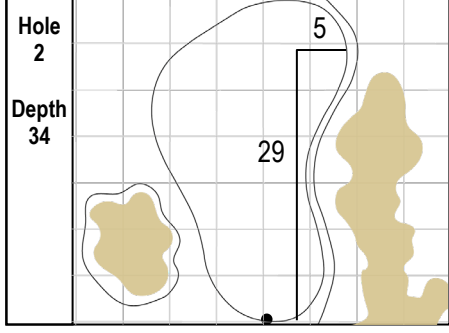

82nd KitchenAid Senior PGA Championship  
 Harbor Shores • Benton Harbor, Michigan  
 Sunday, May 29, 2022 • Final Round

Gridlines are shown at 5 Yard Increments