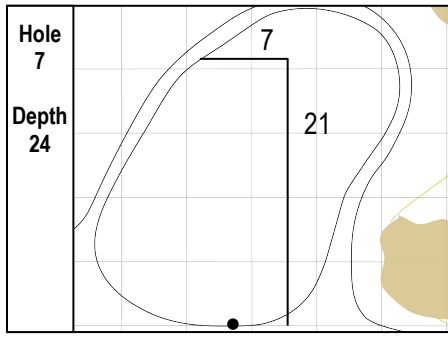

82nd KitchenAid Senior PGA Championship  
 Harbor Shores • Benton Harbor, Michigan  
 Sunday, May 29, 2022 • Final Round

Gridlines are shown at 5 Yard Increments