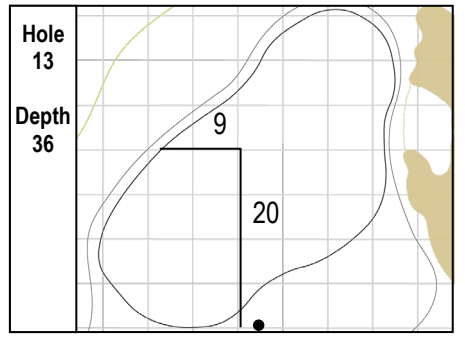

82nd KitchenAid Senior PGA Championship  
 Harbor Shores • Benton Harbor, Michigan  
 Sunday, May 29, 2022 • Final Round

Gridlines are shown at 5 Yard Increments