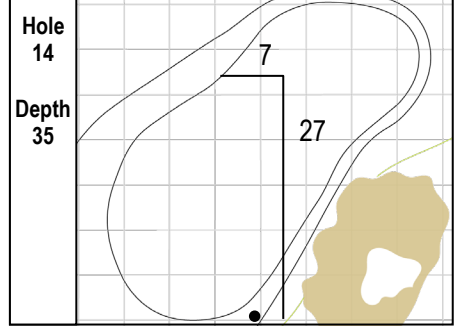

82nd KitchenAid Senior PGA Championship  
 Harbor Shores • Benton Harbor, Michigan  
 Sunday, May 29, 2022 • Final Round

Gridlines are shown at 5 Yard Increments