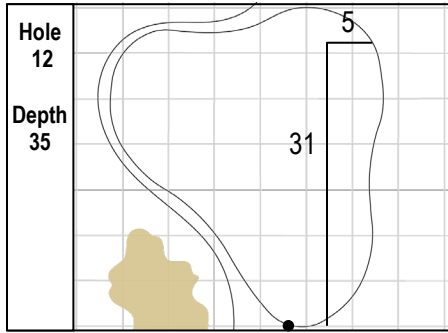

82nd KitchenAid Senior PGA Championship  
 Harbor Shores • Benton Harbor, Michigan  
 Sunday, May 29, 2022 • Final Round

Gridlines are shown at 5 Yard Increments