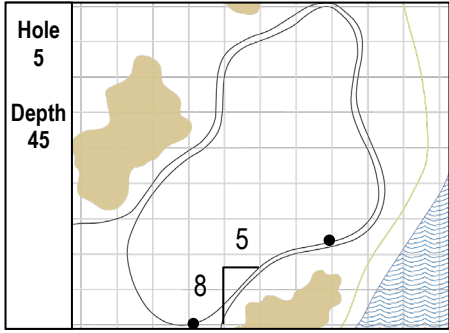

82nd KitchenAid Senior PGA Championship  
 Harbor Shores • Benton Harbor, Michigan  
 Sunday, May 29, 2022 • Final Round

Gridlines are shown at 5 Yard Increments