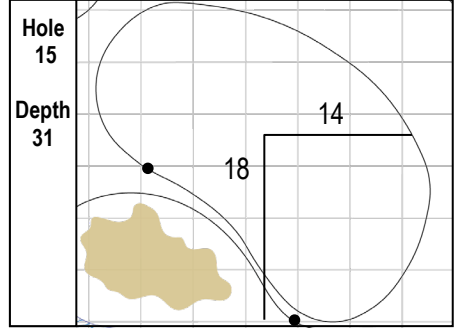

82nd KitchenAid Senior PGA Championship  
 Harbor Shores • Benton Harbor, Michigan  
 Sunday, May 29, 2022 • Final Round

Gridlines are shown at 5 Yard Increments