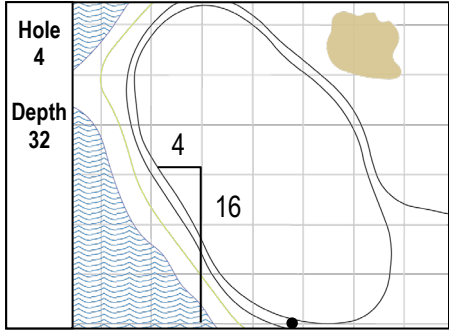

82nd KitchenAid Senior PGA Championship  
 Harbor Shores • Benton Harbor, Michigan  
 Sunday, May 29, 2022 • Final Round

Gridlines are shown at 5 Yard Increments