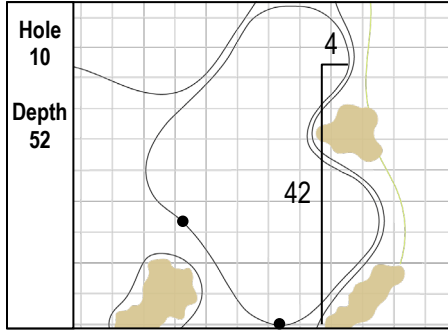

82nd KitchenAid Senior PGA Championship  
 Harbor Shores • Benton Harbor, Michigan  
 Sunday, May 29, 2022 • Final Round

Gridlines are shown at 5 Yard Increments