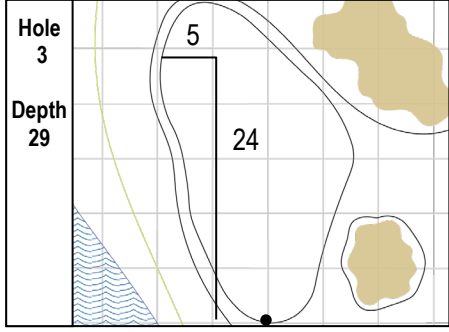

82nd KitchenAid Senior PGA Championship  
 Harbor Shores • Benton Harbor, Michigan  
 Sunday, May 29, 2022 • Final Round

Gridlines are shown at 5 Yard Increments