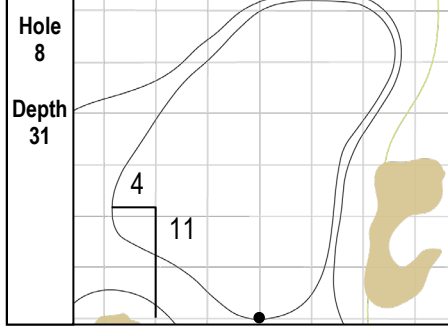

82nd KitchenAid Senior PGA Championship  
 Harbor Shores • Benton Harbor, Michigan  
 Sunday, May 29, 2022 • Final Round

Gridlines are shown at 5 Yard Increments