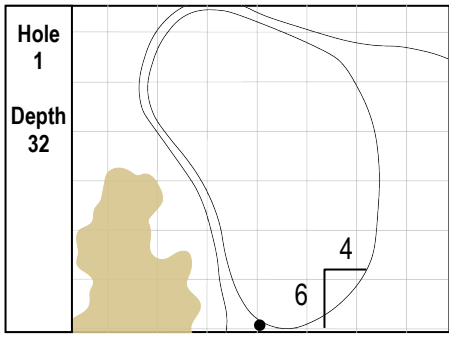

82nd KitchenAid Senior PGA Championship  
 Harbor Shores • Benton Harbor, Michigan  
 Sunday, May 29, 2022 • Final Round

Gridlines are shown at 5 Yard Increments