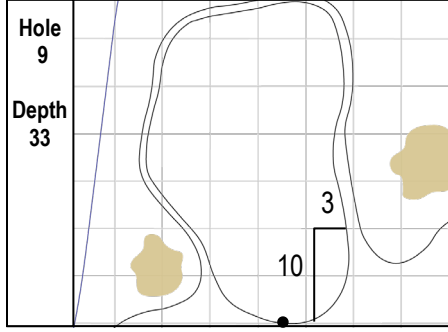

82nd KitchenAid Senior PGA Championship  
 Harbor Shores • Benton Harbor, Michigan  
 Sunday, May 29, 2022 • Final Round

Gridlines are shown at 5 Yard Increments